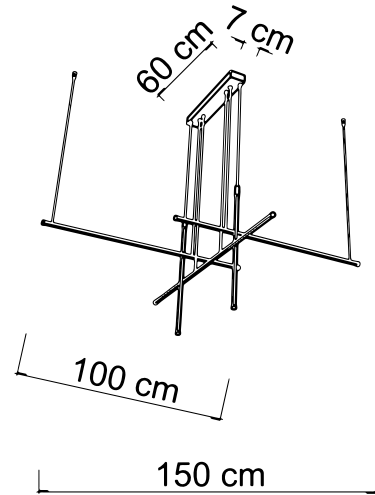

# ELIA/S5D

hanging lamp

The Elia Collection embodies the concept of illuminated minimalism, with lamps characterized by an extruded aluminum profile that offers extraordinary simplicity. These lamps not only provide light but also decorate the spaces they inhabit. With their essential and clean design, the Elia Collection represents a perfect blend of functionality and aesthetics, offering sophisticated lighting that harmoniously integrates into the decor.

7166D	ELIA/S5D O
7173D	ELIA/S5D N
Power	64W Led Integrated
Input	220/240 V- 50/60Hz
Kelvin	Sikrea Dynamic Dimmer
Dimmable	Yes
Real Lumen	Dimmable Max 4280
CRI	85
IP	20
L. Wire	150cm

Article compatible with Sikrea Dynamic Dimmer + (cod. 4868)

### PACKAGING DATA :

Packages	1
Net Weight	2,2kg
Gross Weight	3,1kg
Volume	0,0403 m <sup>3</sup>

Any interventions on the light source of this article must be carried out by qualified personnel or by the manufacturer himself.  
Any operation carried out without prior consultation with Contemporanea srl will void the guarantee